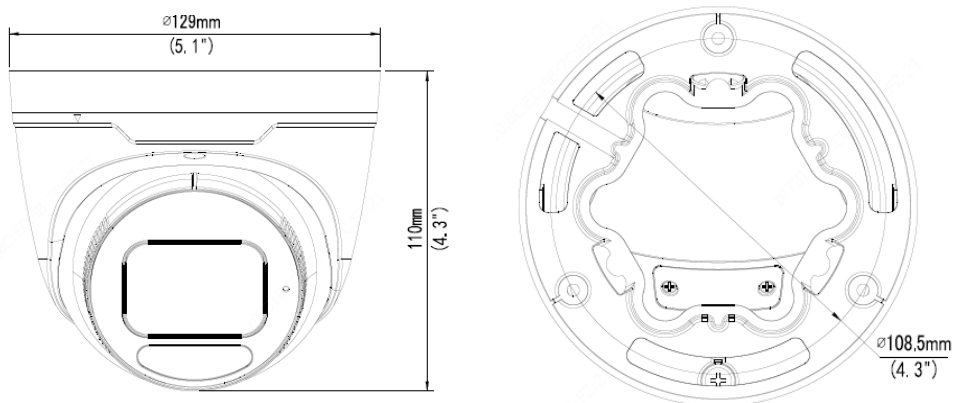

Environment	CE-RoHS (2011/65/EU;(EU)2015/863); WEEE (2012/19/EU); Reach (Regulation (EC) No 1907/2006)
Protection	IP67 (IEC 60529:1989+AMD1:1999+AMD2:2013) IK10 (IEC 62262:2002)
General	
Power	DC 12V±25%, PoE (IEEE 802.3af)
	Power consumption: Max 9.0W
Power Interface	Ø 5.5mm coaxial power plug
Dimensions (Ø x H)	Φ129 x 110mm (Ø5.1" x 4.3")
Weight	0.69kg (1.52lb)
Material	Metal
Working Environment	-30°C ~ 60°C (-22°F ~ 140°F), Humidity: ≤95% RH (non-condensing)
Storage Environment	-30°C ~ 60°C (-22°F ~ 140°F), Humidity: ≤95% RH (non-condensing)
Surge Protection	6KV
Reset Button	Support

Dimensions

Accessories

TR-JB03-H-IN
Junction Box

TR-A01-IN

TR-JB07/WM03-F-IN
Wall Mount

TR-SE24-IN

TR-WM03-B-IN
Wall Mount

TR-SE24-A-IN

TR-UP06-IN
Pole Mount

TR-CM24-IN